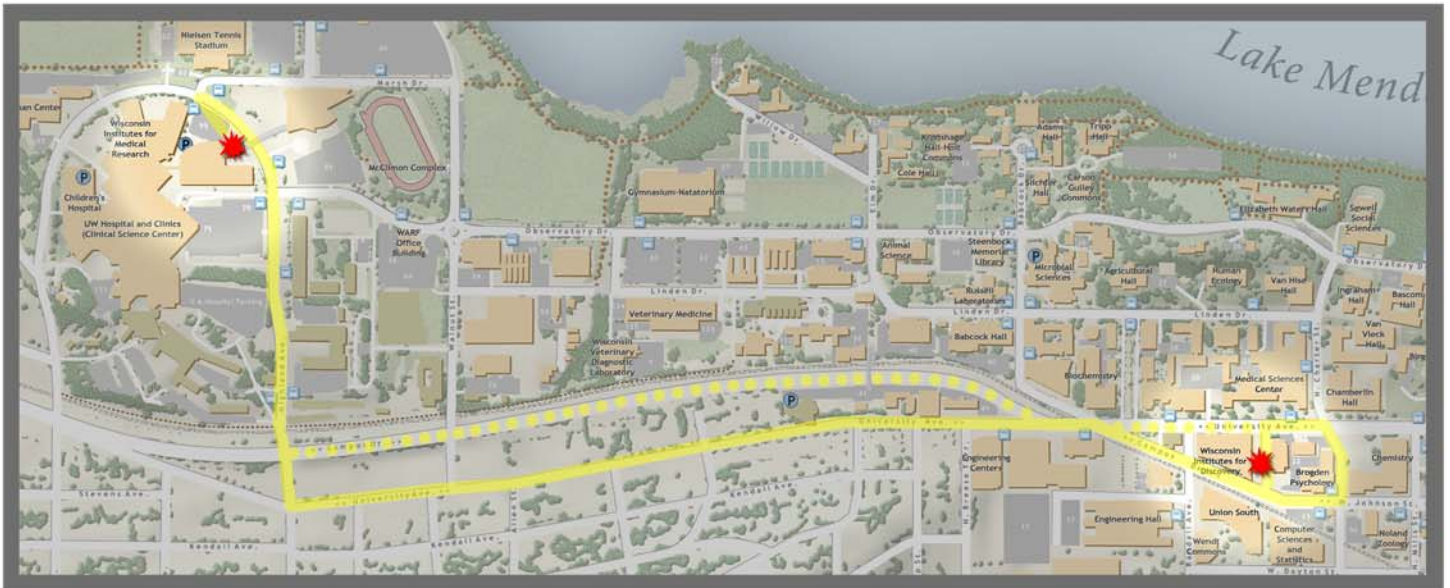

CSC/HSLC to WID/MIR Shuttle

Pick-up and Drop-off Locations:

CSC/HSLC: In Lot 95. North of HSLC entrance

WID/MIR: On Orchard St. Between University and Campus Drive

Shuttle will only pick-up and drop off at these locations.